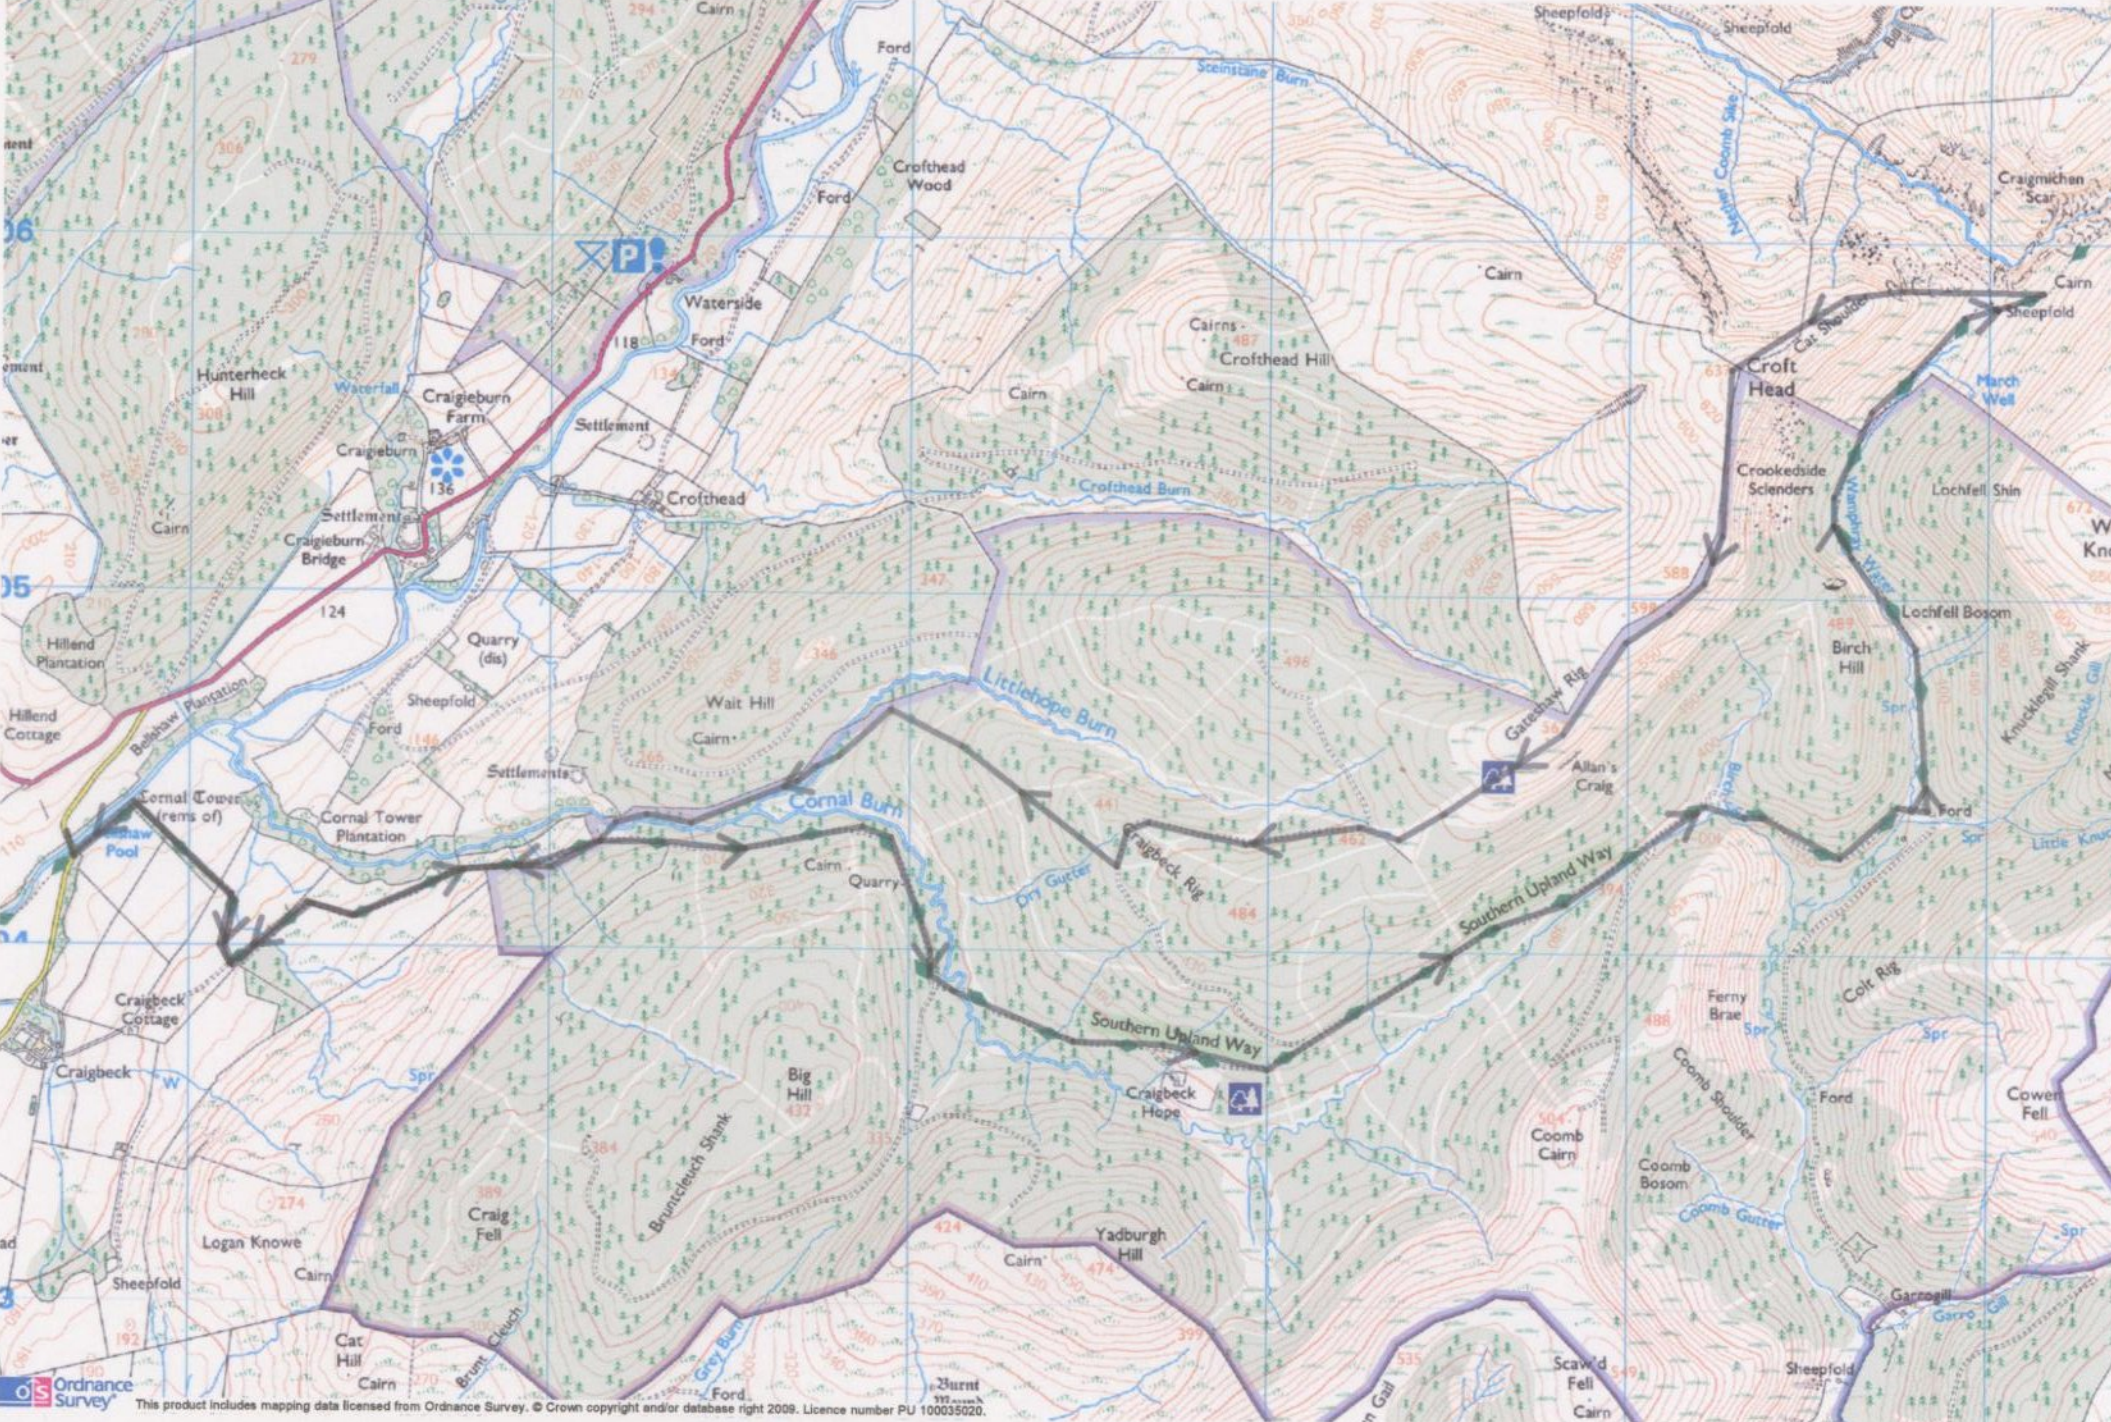

Anquet Maps 2009 www.Anquet.co.uk (Bottom Left - Top Right)-(NT 104 026-NT 164 068) Map printed at 1:20,000
Route: Craigbeck to Croft Head SUW, Start Point: NT 106 043, End Point: NT 106 043, Flat Length: 9.59 Miles, Hidden Length: 9.68 Miles, Max Height: 2,074.89 Feet, Min Height: 341.43 Feet, Height Ascended: 2,490.64 Feet, Height Descended: 2,490.46 Feet, Estimated Time: 5 hrs, 50 mins, Est Time: 2.1 Mi/hr, 1,969 ft ascent adds 1h